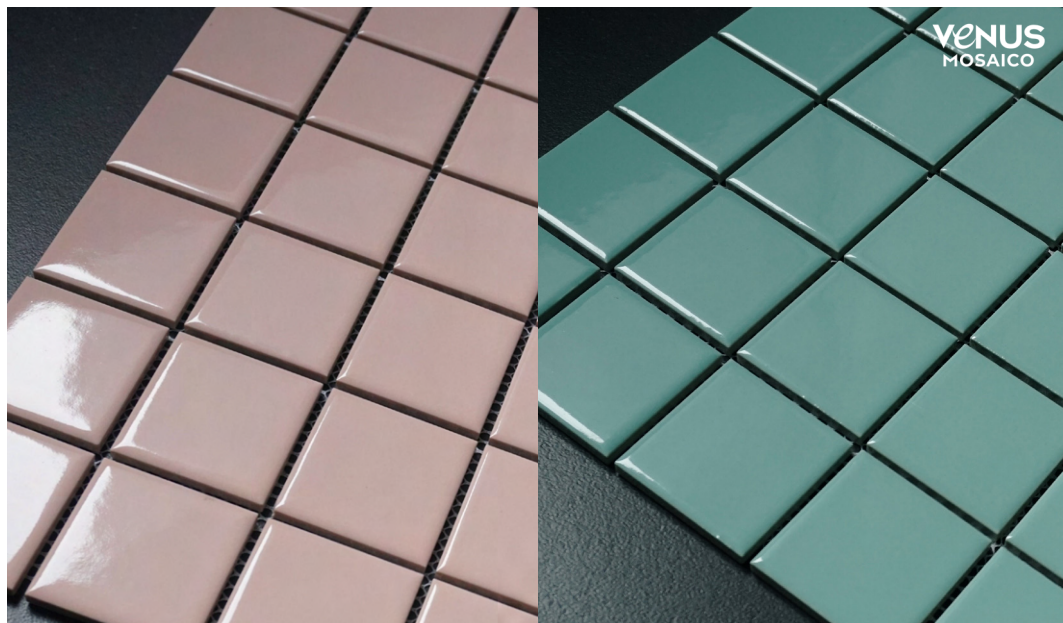

Stripe Concave Sage

Stripe Concave Bronze

Thin Stripe Beige

Thin Stripe Pastel Pink

POTTERY

THIN STRIPE SERIES

Sheet Size(mm): 297*297

POTTERY