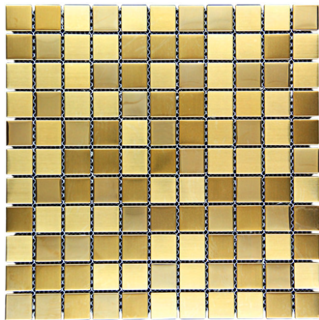

Toscana Ethnic Red

TOSCANA

Sheet Size(mm) : 300*300

DELUXE

Sheet Size(mm): 300*300*4

Deluxe Golden

Deluxe Silver

Deluxe Bronze

There may be image differences between the printed output and the original sample, please stick to the original sample.

SHELL

Shell Razor Bronze

Shell Razor Pearl

Sheet Size(mm): 300*300*8

WALL AREA

DRY AREA