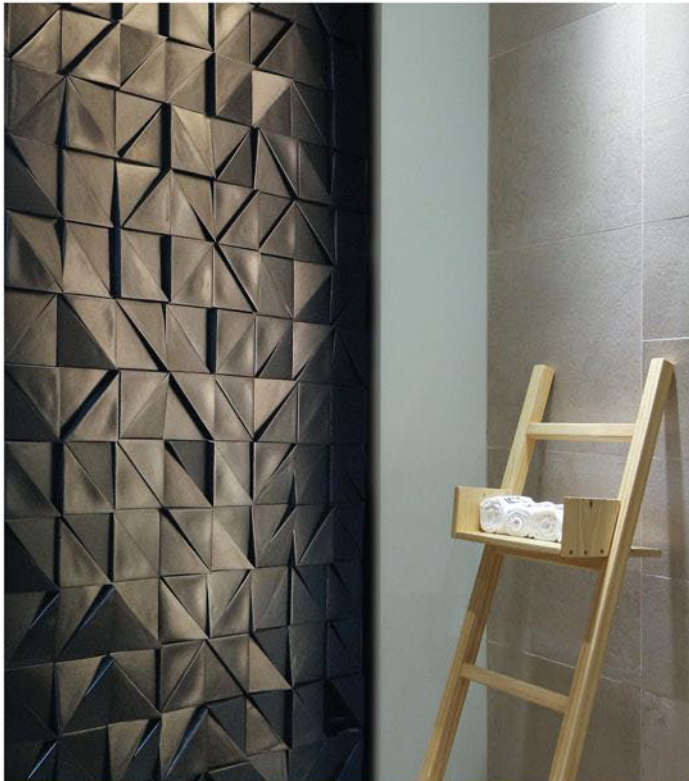

SIKU

AREN

Size(mm): 100