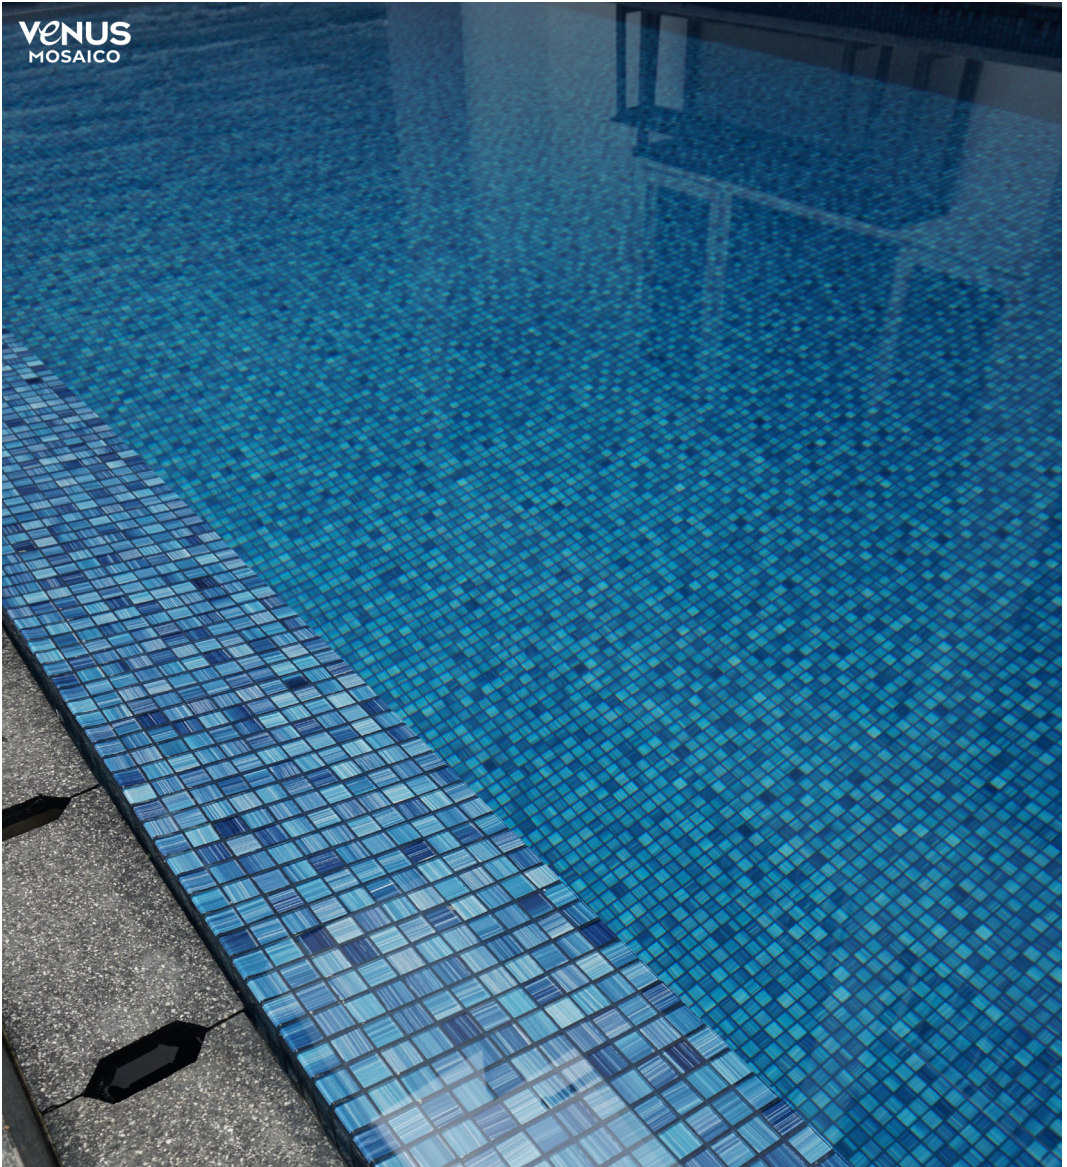

If there is a difference between this printing work and the original sample, please stick to the original.

VENUS
MOSAICO

LINEN

Sheet Size(mm) : 300*300

DRY
AREA

WET
AREA

IN DOOR
AREA

OUT DOOR
AREA