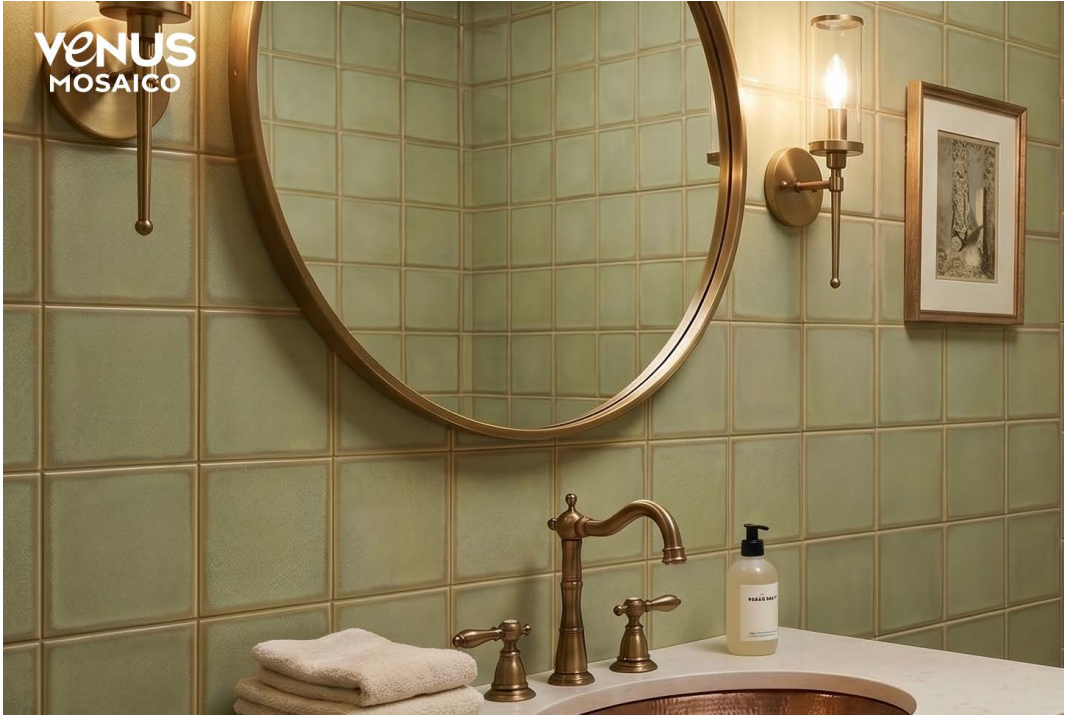

TOWN SQUARE SERIES

Sheet Size(mm) : 264*264 Chip Size(mm) : 128*128