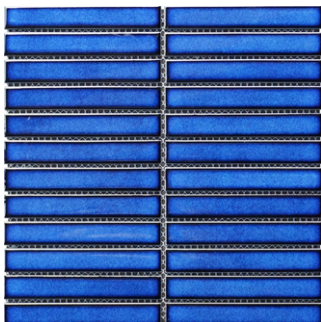

Long Stripe Blue Bonnet
Sheet Size(mm): 296*300