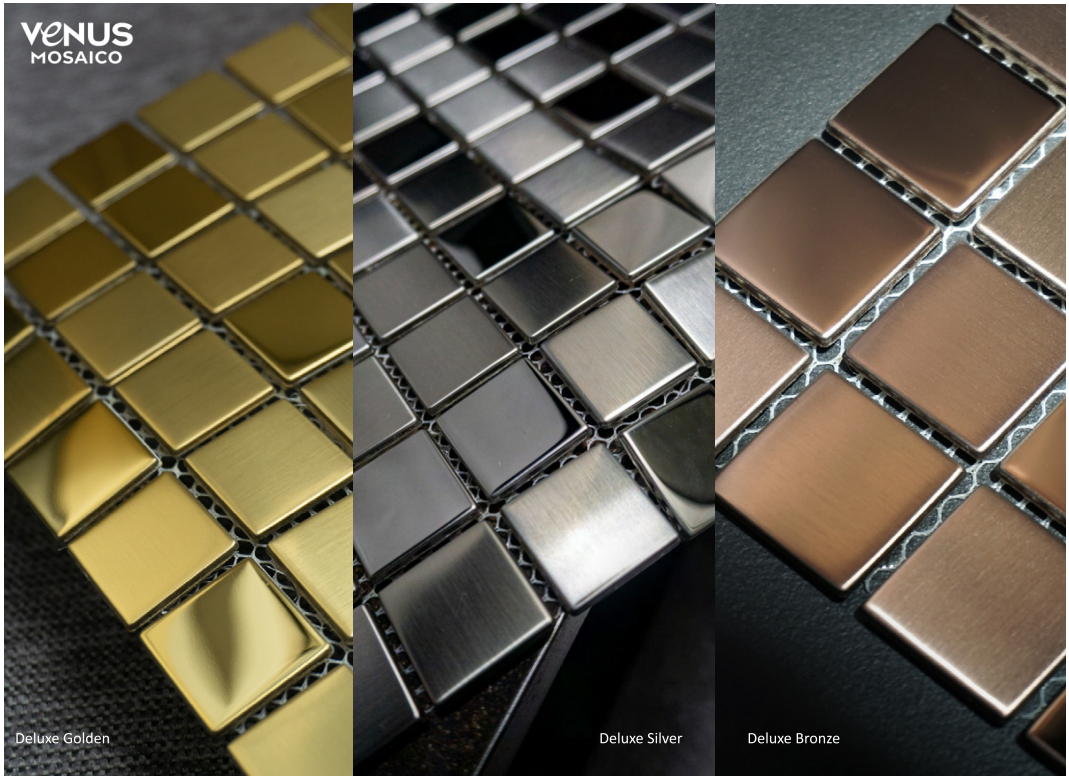

DELUXE

Sheet Size(mm): 300*300*4

There may be image differences between the printed output and the original sample, please stick to the original sample.