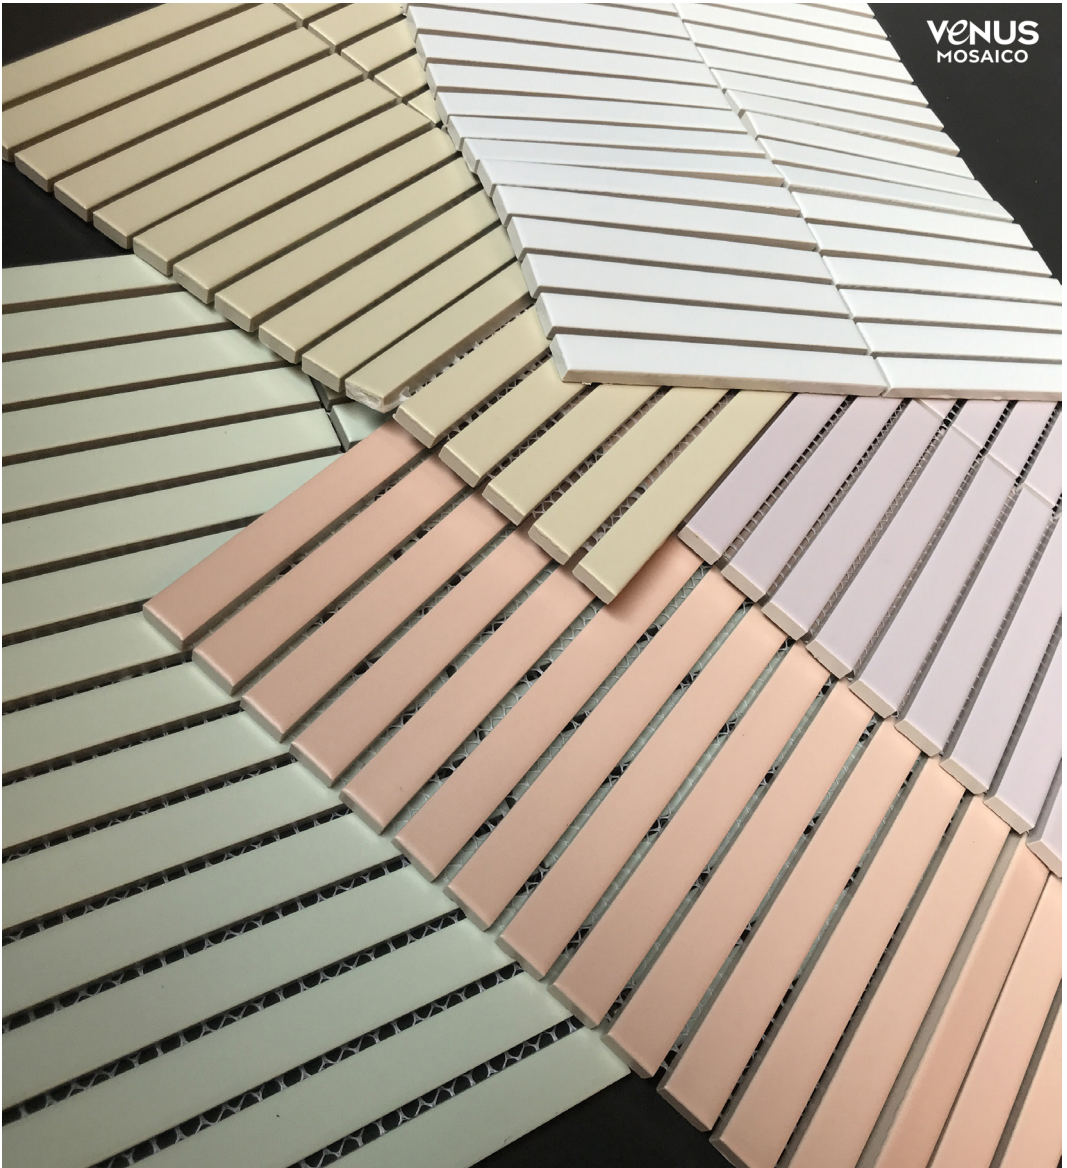

Thin Stripe Beige