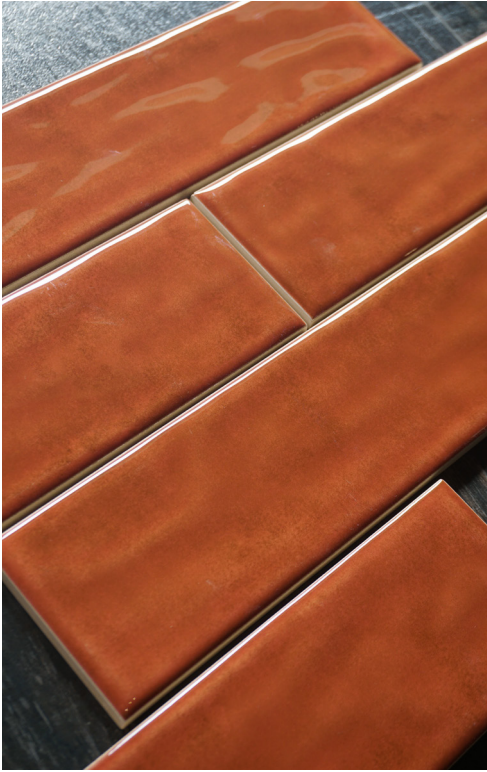

Town Square Green Jungle

Town Square White

TOWN SQUARE SERIES

Sheet Size(mm) : 264*264 Chip Size(mm) : 128*128

Town Square Green City

TAKKO

TAKKO HAZE SERIES

Size(mm) : 75*300 | Surface : Glossy