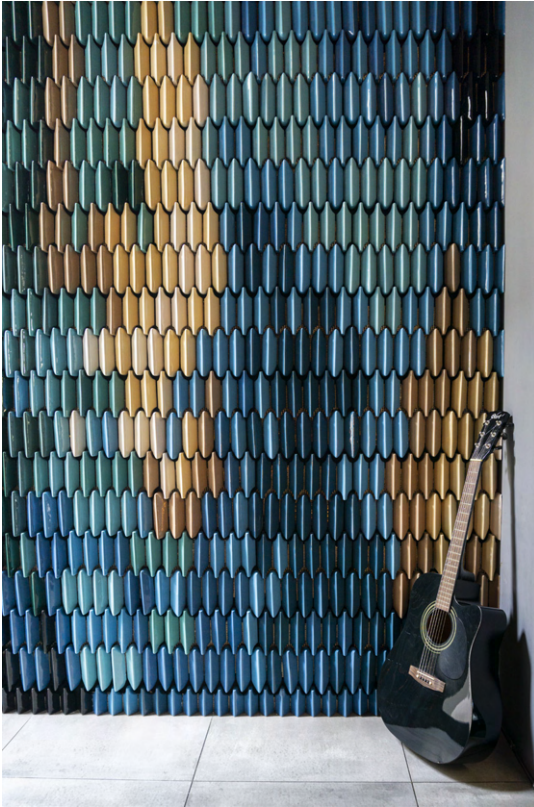

GRANO

Custom color available

Size(mm): 25*65 | 48*148