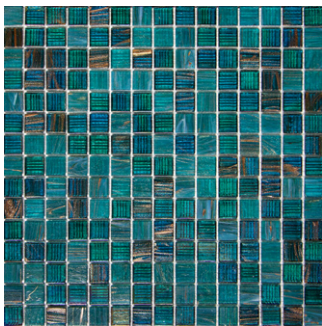

Salt Ocean

Salt Turquoise

Salt Sand

Salt Stone

Salt Moon

AURORA

Sheet Size(mm): 327*327

Turquoise