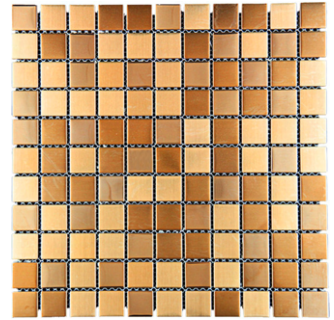

Toscana Ethnic Red

TOSCANA

Sheet Size(mm) : 300*300

DELUXE

Sheet Size(mm): 300*300*4

Deluxe Golden

Deluxe Silver

Deluxe Bronze

There may be image differences between the printed output and the original sample, please stick to the original sample.

SHELL

Shell Razor Bronze

Shell Razor Pearl

Sheet Size(mm): 300*300*8

WALL AREA

DRY AREA