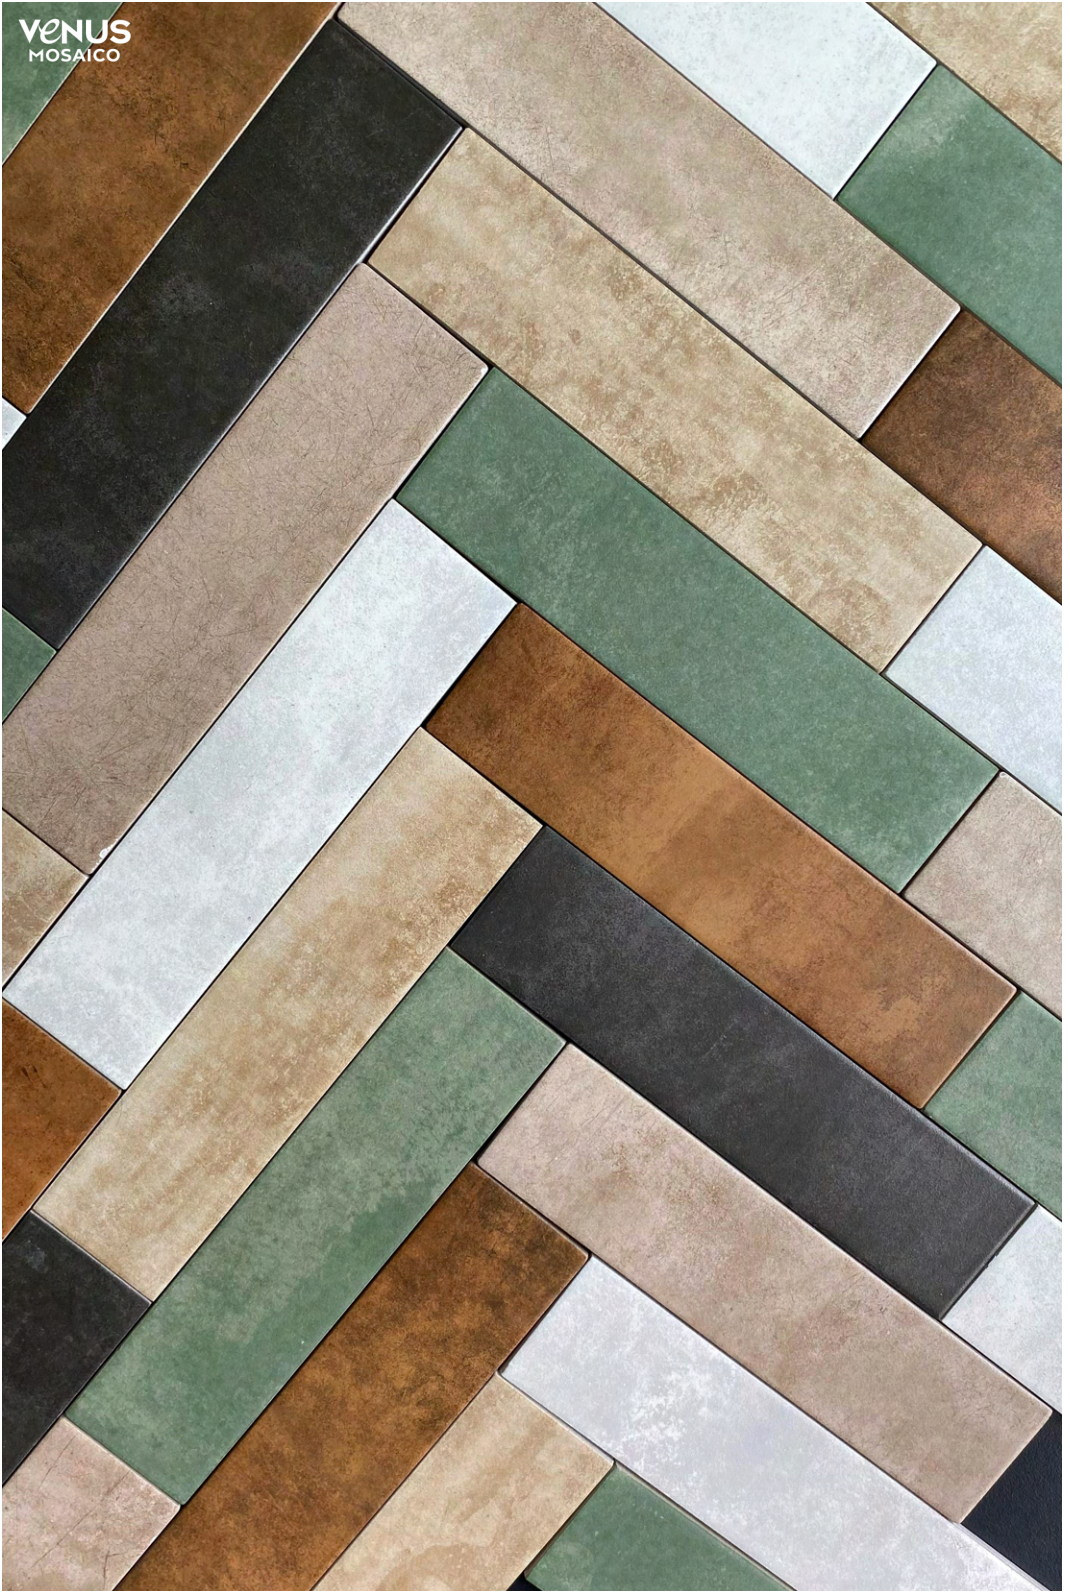

Takko Earth Desert

Takko Earth Jungle

Takko Earth Stone Grey

Takko Earth Moon

Takko Earth Copper

Takko Earth Concrete

DECORATIVE TILE

Florica

Florica Moroccan

Florica Vintage

VEN 2-2CM2202

Florica Metropolis

Florica Misty

AVANT-GARDE

collections

Due to the nature of the material, color and size may vary. Variations in color and size are due to the nature of the material, that may need to be taken into consideration as some effects can be caused by them.